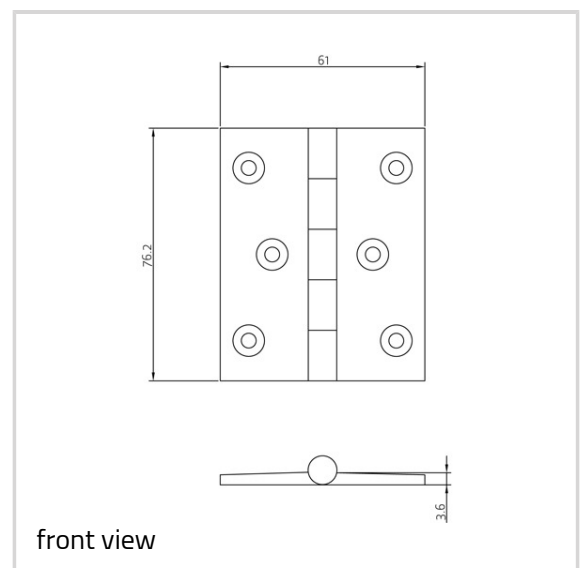

Brass Hinge - Ref. 1020

Suitable for cabinets and lightweight flush doors and windows

Product features

- brass pin
- 10 year performance guarantee
- suitable for lightweight flush doors and windows

Technical data

Property	Value
Load capacity	20.0 kg
Knuckle Diameter	8.5 mm
Overall length	76.2 mm
Overall width	61.0 mm
Material thickness	3.6 mm
Screw	8.0 x 25.4 mm

Notes

Unwashed plain brass butt hinges with 10 year performance guarantee.

Supplied complete with fixing screws if required. Special finishes available upon request.

Brass Hinges - Brass Hinge - Ref. 1020

Item versions

Finish	Aged Brass (UK 501)
OF-No.	UK 501
VPE	20 pcs
DIN	DIN right and left hand
Article number	1020
Finish	Antique Brass (UK 502)
OF-No.	UK 502
VPE	20 pcs
DIN	DIN right and left hand
Article number	1020
Finish	Antique nickel (UK 503)
OF-No.	UK 503
VPE	20 pcs
DIN	DIN right and left hand
Article number	1020
Finish	Copper Bronze (UK 505)
OF-No.	UK 505
VPE	20 pcs
DIN	DIN right and left hand
Article number	1020
Finish	Copper (UK 506)
OF-No.	UK 506
VPE	20 pcs
DIN	DIN right and left hand
Article number	1020
Finish	Honeycombe (UK 507)
OF-No.	UK 507
VPE	20 pcs
DIN	DIN right and left hand
Article number	1020
Finish	Imitation Bronze (UK 508)
OF-No.	UK 508
VPE	20 pcs
DIN	DIN right and left hand
Article number	1020