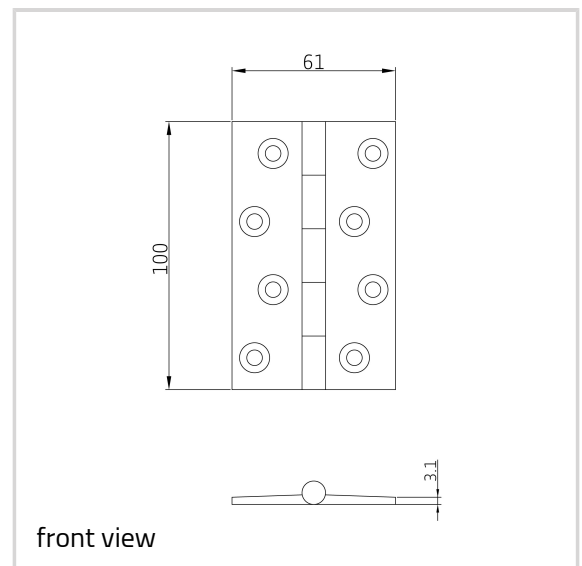

### Technical data

Property	Value
Load capacity	20.0 kg
Knuckle Diameter	8.5 mm
Overall length	100.0 mm
Overall width	61.0 mm
Material thickness	3.1 mm
Screw	10.0 x 32.0 mm