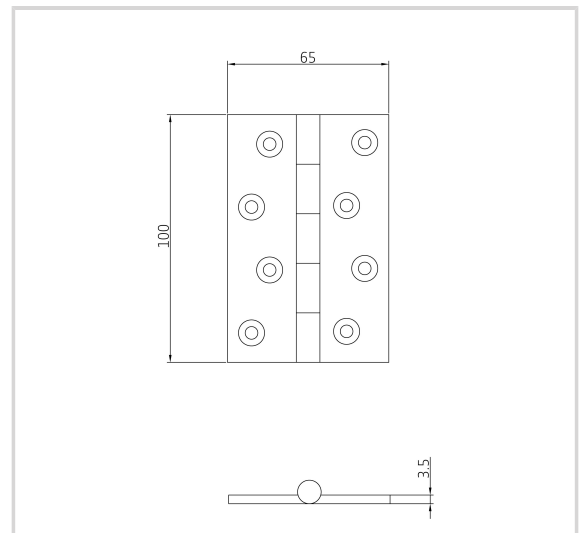

Brass Hinge - Ref. 1040

Suitable for cabinets and lightweight flush doors and windows

Product features

- brass pin
- 10 year performance guarantee
- suitable for lightweight flush doors and windows

Technical data

Property	Value
Load capacity	20.0 kg
Knuckle Diameter	9.2 mm
Overall length	100.0 mm
Overall width	65.0 mm
Material thickness	3.5 mm
Screw	10.0 x 32.0 mm

Notes

Supplied complete with pozi/slotted head brass woodscrew if required.

Item versions

Brass Hinges - Brass Hinge - Ref. 1040

Finish	Aged Brass (UK 501)
OF-No.	UK 501
VPE	10 pcs
DIN	DIN right and left hand
Article number	1040
Finish	Antique Brass (UK 502)
OF-No.	UK 502
VPE	10 pcs
DIN	DIN right and left hand
Article number	1040
Finish	Antique nickel (UK 503)
OF-No.	UK 503
VPE	10 pcs
DIN	DIN right and left hand
Article number	1040
Finish	Copper Bronze (UK 505)
OF-No.	UK 505
VPE	10 pcs
DIN	DIN right and left hand
Article number	1040
Finish	Copper (UK 506)
OF-No.	UK 506
VPE	10 pcs
DIN	DIN right and left hand
Article number	1040
Finish	Honeycombe (UK 507)
OF-No.	UK 507
VPE	10 pcs
DIN	DIN right and left hand
Article number	1040
Finish	Imitation Bronze (UK 508)
OF-No.	UK 508
VPE	10 pcs
DIN	DIN right and left hand
Article number	1040
Finish	Midnight (UK 509)
OF-No.	UK 509