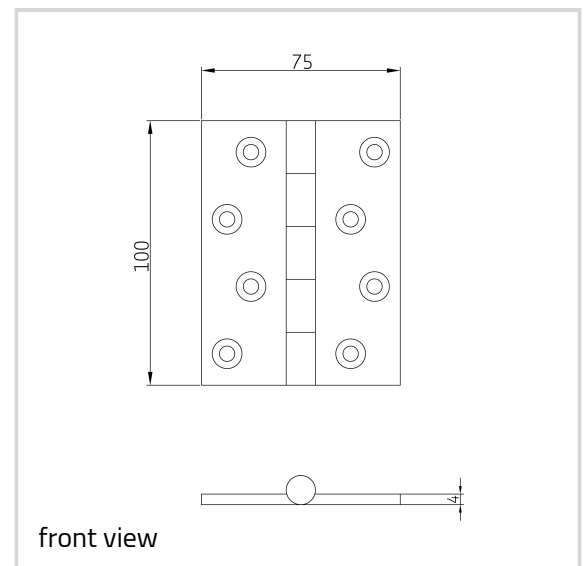

Property	Value
Load capacity	20.0 kg
Knuckle Diameter	11.0 mm
Overall length	100.0 mm
Overall width	75.0 mm
Material thickness	4.0 mm
Screw	10.0 x 32.0 mm

Notes

Supplied complete with pozi/slotted head brass woodscrew if required.

Item versions

Brass Hinges - Brass Hinge - Ref. 1050

Finish	Aged Brass (UK 501)
OF-No.	UK 501
VPE	10 pcs
DIN	DIN right and left hand
Article number	1050
Finish	Antique Brass (UK 502)
OF-No.	UK 502
VPE	10 pcs
DIN	DIN right and left hand
Article number	1050
Finish	Antique nickel (UK 503)
OF-No.	UK 503
VPE	10 pcs
DIN	DIN right and left hand
Article number	1050
Finish	Copper Bronze (UK 505)
OF-No.	UK 505
VPE	10 pcs
DIN	DIN right and left hand
Article number	1050
Finish	Copper (UK 506)
OF-No.	UK 506
VPE	10 pcs
DIN	DIN right and left hand
Article number	1050
Finish	Honeycombe (UK 507)
OF-No.	UK 507
VPE	10 pcs
DIN	DIN right and left hand
Article number	1050
Finish	Imitation Bronze (UK 508)
OF-No.	UK 508
VPE	10 pcs
DIN	DIN right and left hand
Article number	1050
Finish	Midnight (UK 509)
OF-No.	UK 509