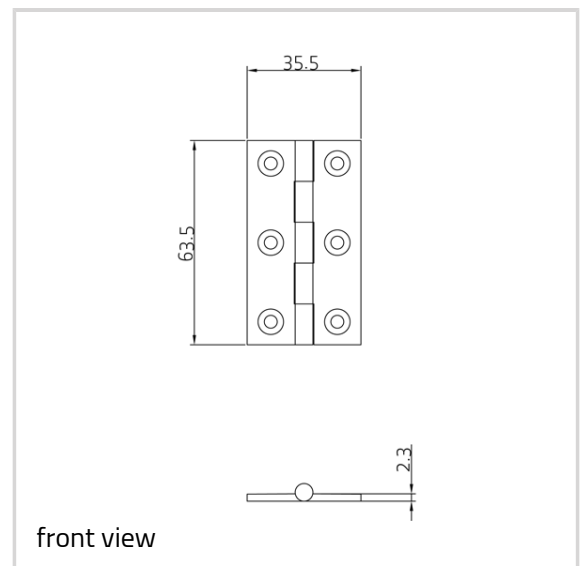

Attributes	Value
Knuckle diameter	5.5 mm
Overall length	63.5 mm
Overall width	35.5 mm
Material thickness	2.0 mm
Screws	6.0 x 19.05 mm

Note

Supplied complete with pozi/slotted head brass woodscrew if required.