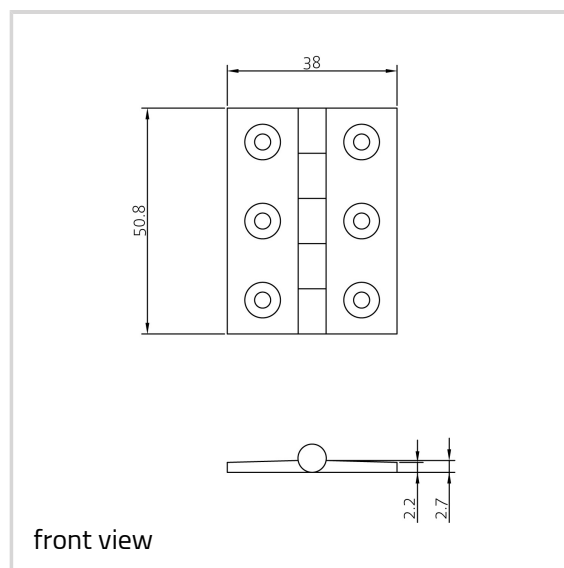

Technical data

Property	Value
Load capacity	20.0 kg
Knuckle Diameter	6.3 mm
Overall length	50.8 mm
Overall width	38.0 mm
Material thickness	2.2 mm
Screw	6.0 x 19.05 mm

Notes

Supplied complete with fixing screws if required. Special finishes available upon request.