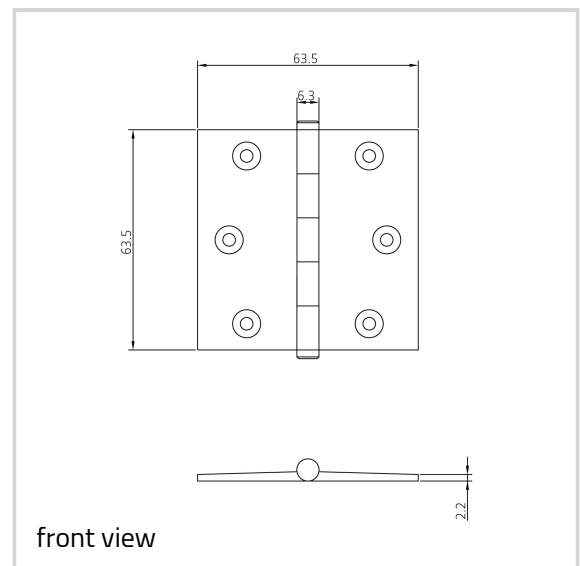

Technical data

Property	Value
Load capacity	20.0 kg
Knuckle Diameter	6.3 mm
Overall length	63.5 mm
Overall width	63.5 mm
Material thickness	2.2 mm
Screw	6.0 x 19.05 mm

Notes

Supplied complete with fixing screws if required.

Brass Hinges - Brass Hinge - Ref. 0320 Finial

Item versions

Finish	Aged Brass (UK 501)
OF-No.	UK 501
VPE	20 pcs
DIN	DIN right and left hand
Article number	0320
Finish	Antique Brass (UK 502)
OF-No.	UK 502
VPE	20 pcs
DIN	DIN right and left hand
Article number	0320
Finish	Antique nickel (UK 503)
OF-No.	UK 503
VPE	20 pcs
DIN	DIN right and left hand
Article number	0320
Finish	Copper Bronze (UK 505)
OF-No.	UK 505
VPE	20 pcs
DIN	DIN right and left hand
Article number	0320
Finish	Copper (UK 506)
OF-No.	UK 506
VPE	20 pcs
DIN	DIN right and left hand
Article number	0320
Finish	Honeycombe (UK 507)
OF-No.	UK 507
VPE	20 pcs
DIN	DIN right and left hand
Article number	0320
Finish	Imitation Bronze (UK 508)
OF-No.	UK 508
VPE	20 pcs
DIN	DIN right and left hand
Article number	0320