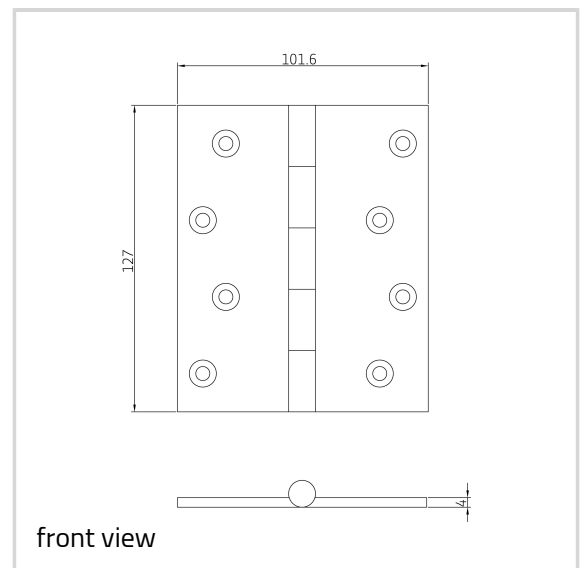

Technical data

Property	Value
Load capacity	20.0 kg
Knuckle Diameter	11.0 mm
Overall length	127.0 mm
Overall width	101.6 mm
Material thickness	4.0 mm
Screw	12.0 x 32.0 mm
Amount of projections	50.0 mm

Notes

Supplied complete with pozi/slotted head brass woodscrew if required.

Brass Hinges - Brass Hinge - Ref. P1075

Item versions

Finish	Aged Brass (UK 501)
OF-No.	UK 501
VPE	10 pcs
DIN	DIN right and left hand
Article number	P1075
Finish	Antique Brass (UK 502)
OF-No.	UK 502
VPE	10 pcs
DIN	DIN right and left hand
Article number	P1075
Finish	Antique nickel (UK 503)
OF-No.	UK 503
VPE	10 pcs
DIN	DIN right and left hand
Article number	P1075
Finish	Copper Bronze (UK 505)
OF-No.	UK 505
VPE	10 pcs
DIN	DIN right and left hand
Article number	P1075
Finish	Copper (UK 506)
OF-No.	UK 506
VPE	10 pcs
DIN	DIN right and left hand
Article number	P1075
Finish	Honeycombe (UK 507)
OF-No.	UK 507
VPE	10 pcs
DIN	DIN right and left hand
Article number	P1075
Finish	Imitation Bronze (UK 508)
OF-No.	UK 508
VPE	10 pcs
DIN	DIN right and left hand