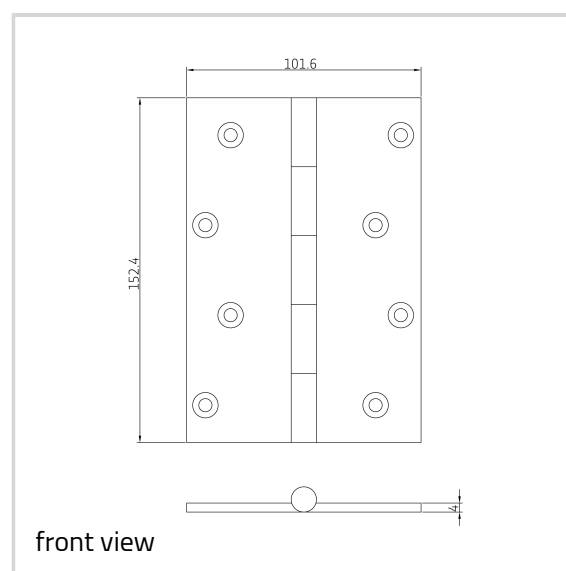

### Technical data

Property	Value
Load capacity	20.0 kg
Knuckle Diameter	11.0 mm
Overall length	152.4 mm
Overall width	101.6 mm
Material thickness	4.0 mm
Screw	12.0 x 32.0 mm
Amount of projections	50.0 mm