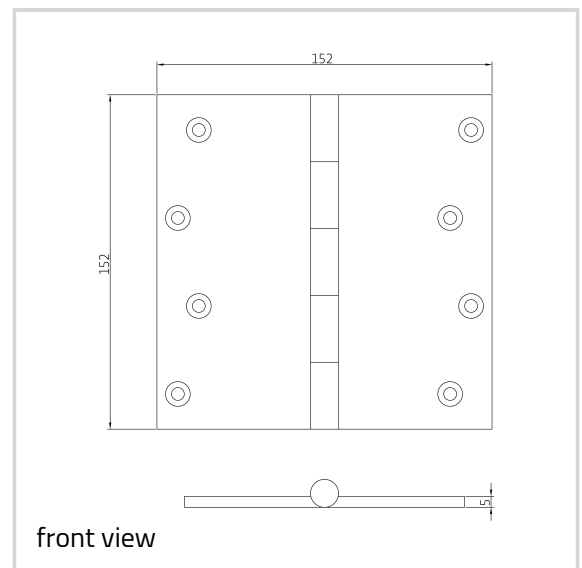

Technical data

Property	Value
Load capacity	40.0 kg
Knuckle Diameter	12.7 mm
Overall length	152.0 mm
Overall width	152.0 mm
Screw	12.0 x 32.0 mm
Amount of projections	68.0 mm

Notes

Supplied complete with pozi/slotted head brass woodscrew if required.