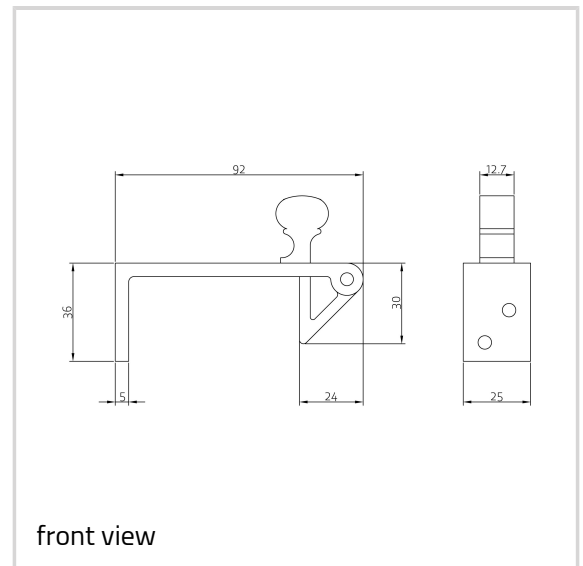

Brass Hinge - Ref. 0600

Suitable for bar and shop counters

Product features

- suitable for bar and shop counters
- catch holds counter at 90 degrees until released

Technical data

Property	Value
Overall length	36.0 mm
Overall width	92.0 mm
Material thickness	4.0 mm
Screw	6.0 x 19.05 mm
Max. counter thickness	53.0 mm

Notes

Supplied complete with pozi/slotted head brass woodscrew if required.

Item versions

Finish	Aged Brass (UK 501)
--------	---------------------

Brass Hinges - Brass Hinge - Ref. 0600

OF-No.	UK 501
VPE	5 pcs
DIN	DIN right and left hand
Article number	0600
Finish	Antique Brass (UK 502)
OF-No.	UK 502
VPE	5 pcs
DIN	DIN right and left hand
Article number	0600
Finish	Antique nickel (UK 503)
OF-No.	UK 503
VPE	5 pcs
DIN	DIN right and left hand
Article number	0600
Finish	Copper Bronze (UK 505)
OF-No.	UK 505
VPE	5 pcs
DIN	DIN right and left hand
Article number	0600
Finish	Copper (UK 506)
OF-No.	UK 506
VPE	5 pcs
DIN	DIN right and left hand
Article number	0600
Finish	Honeycombe (UK 507)
OF-No.	UK 507
VPE	5 pcs
DIN	DIN right and left hand
Article number	0600
Finish	Imitation Bronze (UK 508)
OF-No.	UK 508
VPE	5 pcs
DIN	DIN right and left hand
Article number	0600
Finish	Midnight (UK 509)
OF-No.	UK 509
VPE	5 pcs
DIN	DIN right and left hand