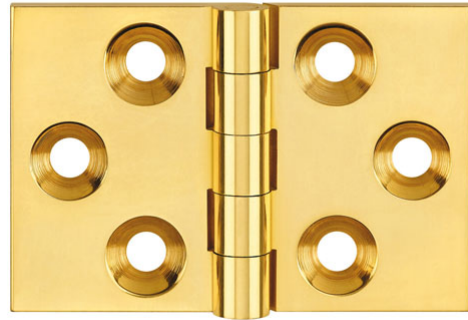

Brass Hinge - Ref. 0400

Suitable for use on wooden box lids, wooden chests etc.

Product features

- brass pin
- 10 year performance guarantee
- suitable for use on wooden box lids, wooden chests etc

Technical details

Attributes	Value
Load capacity	5.0 kg
Knuckle diameter	5.5 mm
Overall length	32.0 mm
Overall width	48.0 mm
Material thickness	1.9 mm
Screws	6.0 x 19.05 mm

Note

Supplied complete with pozi/slotted head brass woodscrew if required.

Item

Brass Hinges - Brass Hinge - Ref. 0400

Finish(es)	Aged Brass (UK 501)
OF-NR.	UK 501
VPE	20 pcs
DIN	DIN right and left hand
Item No.	0400
Finish(es)	Antique Brass (UK 502)
OF-NR.	UK 502
VPE	20 pcs
DIN	DIN right and left hand
Item No.	0400
Finish(es)	Antique nickel (UK 503)
OF-NR.	UK 503
VPE	20 pcs
DIN	DIN right and left hand
Item No.	0400
Finish(es)	Copper Bronze (UK 505)
OF-NR.	UK 505
VPE	20 pcs
DIN	DIN right and left hand
Item No.	0400
Finish(es)	Copper (UK 506)
OF-NR.	UK 506
VPE	20 pcs
DIN	DIN right and left hand
Item No.	0400
Finish(es)	Honeycombe (UK 507)
OF-NR.	UK 507
VPE	20 pcs
DIN	DIN right and left hand
Item No.	0400
Finish(es)	Imitation Bronze (UK 508)
OF-NR.	UK 508
VPE	20 pcs
DIN	DIN right and left hand
Item No.	0400
Finish(es)	Midnight (UK 509)
OF-NR.	UK 509