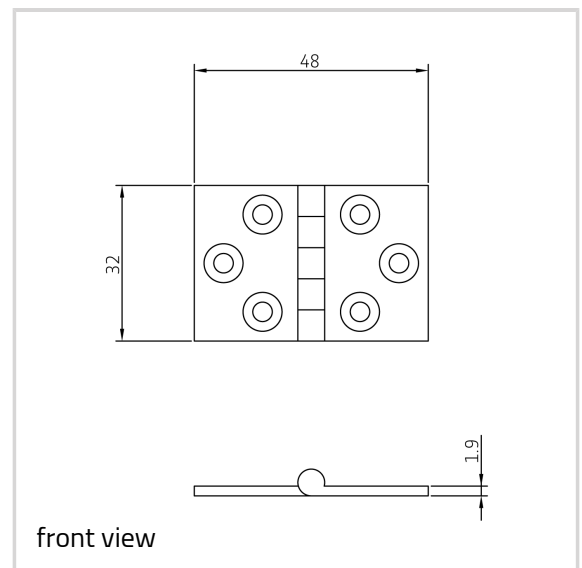

Attributes	Value
Load capacity	5.0 kg
Knuckle diameter	5.5 mm
Overall length	32.0 mm
Overall width	48.0 mm
Material thickness	1.9 mm
Screws	6.0 x 19.05 mm

Note

Supplied complete with pozi/slotted head brass woodscrew if required.