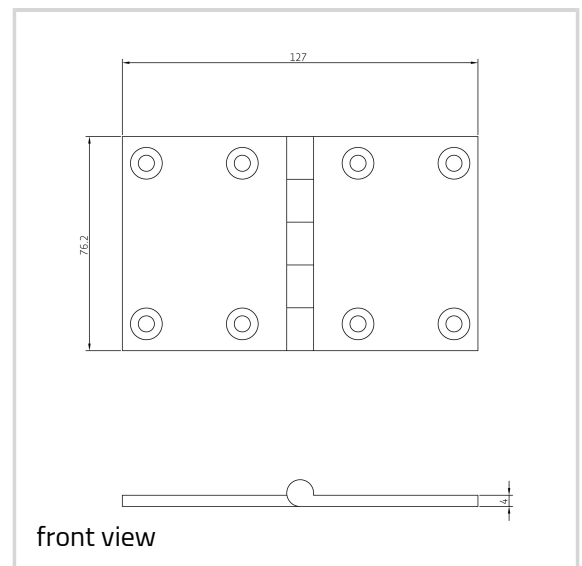

Brass Hinge - Ref. 0430

Suitable for use on wooden box lids, wooden chests etc.

Product features

- brass pin
- 10 year performance guarantee
- suitable for use on wooden box lids, wooden chests etc

Technical data

Property	Value
Load capacity	20.0 kg
Knuckle Diameter	9.3 mm
Overall length	76.2 mm
Overall width	127.0 mm
Material thickness	4.0 mm
Screw	12.0 x 32.0 mm

Notes

Supplied complete with pozi/slotted head brass woodscrew if required.