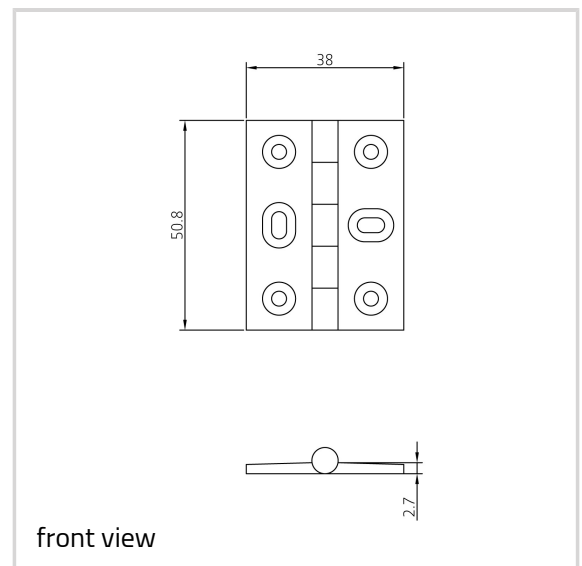

Brass Hinge - Ref. 0950 EH

Suitable for use on cabinets and lightweight doors

Product features

- brass elongated screw hole cabinet hinges allowing fine adjustment before final fit
- brass pin
- 10 year performance guarantee
- suitable for use on cabinets and lightweight doors

Technical data

Property	Value
Load capacity	10.0 kg
Knuckle Diameter	6.0 mm
Overall length	50.8 mm
Overall width	38.0 mm
Material thickness	2.3 mm
Screw	6.0 x 19.05 mm

Notes

Supplied complete with pozi/slotted head brass woodscrew if required.

Available with one or two slots. Two slots are standard.

Brass Hinges - Brass Hinge - Ref. 0950 EH

Item versions

Finish	Aged Brass (UK 501)
OF-No.	UK 501
VPE	20 pcs
DIN	DIN right and left hand
Article number	0950 EH
Finish	Antique Brass (UK 502)
OF-No.	UK 502
VPE	20 pcs
DIN	DIN right and left hand
Article number	0950 EH
Finish	Antique nickel (UK 503)
OF-No.	UK 503
VPE	20 pcs
DIN	DIN right and left hand
Article number	0950 EH
Finish	Copper Bronze (UK 505)
OF-No.	UK 505
VPE	20 pcs
DIN	DIN right and left hand
Article number	0950 EH
Finish	Copper (UK 506)
OF-No.	UK 506
VPE	20 pcs
DIN	DIN right and left hand
Article number	0950 EH
Finish	Honeycombe (UK 507)
OF-No.	UK 507
VPE	20 pcs
DIN	DIN right and left hand
Article number	0950 EH
Finish	Imitation Bronze (UK 508)
OF-No.	UK 508
VPE	20 pcs
DIN	DIN right and left hand