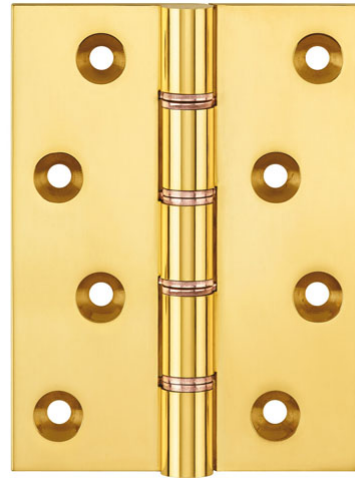

Brass Hinge - Ref. 1250

Suitable for medium weight flush doors

Product features

- double phosphor bronze tab washered brass butt hinges
- knurled brass plugs for flush end appearance
- brass pin
- 10 year performance guarantee
- suitable for medium weight flush doors
- security bolt and radius corner options available

Technical data

Property	Value
Load capacity	40.0 kg
Knuckle Diameter	11.0 mm
Overall length	100.0 mm
Overall width	75.0 mm
Material thickness	4.0 mm
Screw	10.0 x 32.0 mm

Notes

Supplied complete with pozi/slotted head brass woodscrew if required.

Brass Hinges - Brass Hinge - Ref. 1250

Item versions

Finish	Aged Brass (UK 501)
OF-No.	UK 501
VPE	10 pcs
DIN	DIN right and left hand
Article number	1250
Finish	Antique Brass (UK 502)
OF-No.	UK 502
VPE	10 pcs
DIN	DIN right and left hand
Article number	1250
Finish	Antique nickel (UK 503)
OF-No.	UK 503
VPE	10 pcs
DIN	DIN right and left hand
Article number	1250
Finish	Copper Bronze (UK 505)
OF-No.	UK 505
VPE	10 pcs
DIN	DIN right and left hand
Article number	1250
Finish	Copper (UK 506)
OF-No.	UK 506
VPE	10 pcs
DIN	DIN right and left hand
Article number	1250
Finish	Honeycombe (UK 507)
OF-No.	UK 507
VPE	10 pcs
DIN	DIN right and left hand
Article number	1250
Finish	Imitation Bronze (UK 508)
OF-No.	UK 508
VPE	10 pcs
DIN	DIN right and left hand