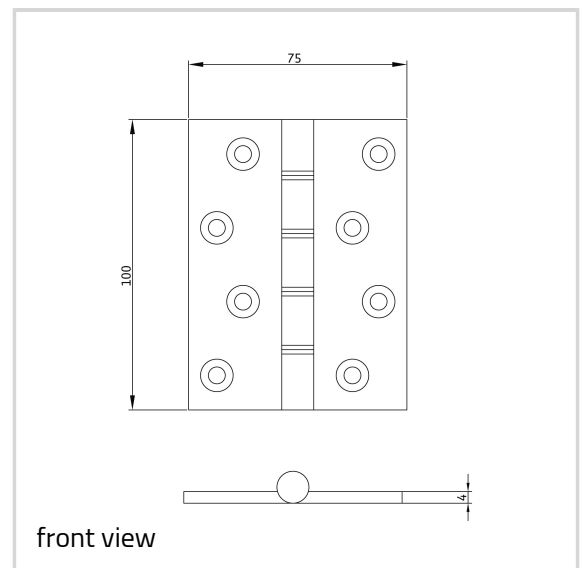

Brass Hinge - Ref. 1250

Suitable for medium weight flush doors

Product features

- double phosphor bronze tab washered brass butt hinges
- knurled brass plugs for flush end appearance
- brass pin
- 10 year performance guarantee
- suitable for medium weight flush doors
- security bolt and radius corner options available

Technical data

Property	Value
Load capacity	40.0 kg
Knuckle Diameter	11.0 mm
Overall length	100.0 mm
Overall width	75.0 mm
Material thickness	4.0 mm
Screw	10.0 x 32.0 mm

Notes

Supplied complete with pozi/slotted head brass woodscrew if required.

Brass Hinges - Brass Hinge - Ref. 1250

Item versions

Finish	Aged Brass (UK 501)
OF-No.	UK 501
VPE	10 pcs
DIN	DIN right and left hand
Article number	1250
Finish	Antique Brass (UK 502)
OF-No.	UK 502
VPE	10 pcs
DIN	DIN right and left hand
Article number	1250
Finish	Antique nickel (UK 503)
OF-No.	UK 503
VPE	10 pcs
DIN	DIN right and left hand
Article number	1250
Finish	Copper Bronze (UK 505)
OF-No.	UK 505
VPE	10 pcs
DIN	DIN right and left hand
Article number	1250
Finish	Copper (UK 506)
OF-No.	UK 506
VPE	10 pcs
DIN	DIN right and left hand
Article number	1250
Finish	Honeycombe (UK 507)
OF-No.	UK 507
VPE	10 pcs
DIN	DIN right and left hand
Article number	1250
Finish	Imitation Bronze (UK 508)
OF-No.	UK 508
VPE	10 pcs
DIN	DIN right and left hand