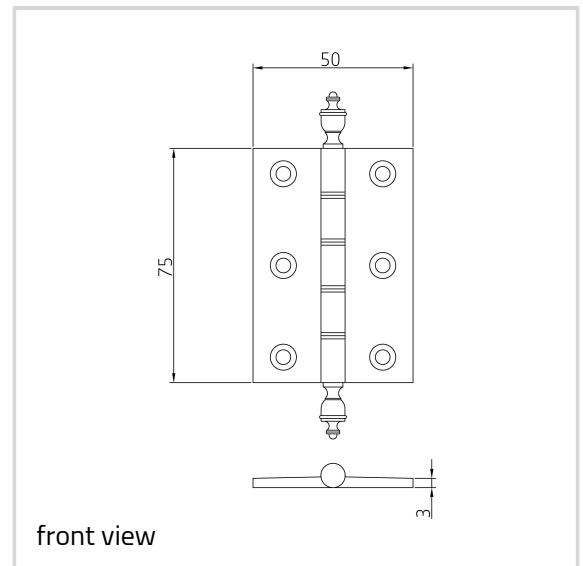

Brass Hinge - Ref. 1410 Finial

Suitable for medium weight flush doors

Product features

- double phosphor bronze tab washered brass butt hinges
- brass pin
- 10 year performance guarantee
- suitable for medium weight flush doors
- security bolt and radius corner options available

Technical data

Property	Value
Load capacity	20.0 kg
Knuckle Diameter	7.8 mm
Overall length	75.0 mm
Overall width	50.8 mm
Material thickness	3.0 mm
Screw	8.0 x 25.4 mm

Notes

Supplied complete with pozi/slotted head brass woodscrew if required.

Brass Hinges - Brass Hinge - Ref. 1410 Finial

Item versions

Finish	Aged Brass (UK 501)
OF-No.	UK 501
VPE	20 pcs
DIN	DIN right and left hand
Article number	1410
Finish	Antique Brass (UK 502)
OF-No.	UK 502
VPE	20 pcs
DIN	DIN right and left hand
Article number	1410
Finish	Antique nickel (UK 503)
OF-No.	UK 503
VPE	20 pcs
DIN	DIN right and left hand
Article number	1410
Finish	Copper Bronze (UK 505)
OF-No.	UK 505
VPE	20 pcs
DIN	DIN right and left hand
Article number	1410
Finish	Copper (UK 506)
OF-No.	UK 506
VPE	20 pcs
DIN	DIN right and left hand
Article number	1410
Finish	Honeycombe (UK 507)
OF-No.	UK 507
VPE	20 pcs
DIN	DIN right and left hand
Article number	1410
Finish	Imitation Bronze (UK 508)
OF-No.	UK 508
VPE	20 pcs
DIN	DIN right and left hand
Article number	1410