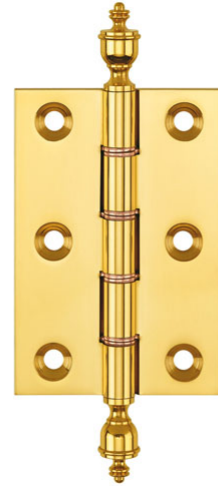

Brass Hinge - Ref. 1410 Finial

Suitable for medium weight flush doors

Product features

- double phosphor bronze tab washered brass butt hinges
- brass pin
- 10 year performance guarantee
- suitable for medium weight flush doors
- security bolt and radius corner options available

Technical data

Property	Value
Load capacity	20.0 kg
Knuckle Diameter	7.8 mm
Overall length	75.0 mm
Overall width	50.8 mm
Material thickness	3.0 mm
Screw	8.0 x 25.4 mm

Notes

Supplied complete with pozi/slotted head brass woodscrew if required.

Brass Hinges - Brass Hinge - Ref. 1410 Finial

Item versions

Finish	Aged Brass (UK 501)
OF-No.	UK 501
VPE	20 pcs
DIN	DIN right and left hand
Article number	1410
Finish	Antique Brass (UK 502)
OF-No.	UK 502
VPE	20 pcs
DIN	DIN right and left hand
Article number	1410
Finish	Antique nickel (UK 503)
OF-No.	UK 503
VPE	20 pcs
DIN	DIN right and left hand
Article number	1410
Finish	Copper Bronze (UK 505)
OF-No.	UK 505
VPE	20 pcs
DIN	DIN right and left hand
Article number	1410
Finish	Copper (UK 506)
OF-No.	UK 506
VPE	20 pcs
DIN	DIN right and left hand
Article number	1410
Finish	Honeycombe (UK 507)
OF-No.	UK 507
VPE	20 pcs
DIN	DIN right and left hand
Article number	1410
Finish	Imitation Bronze (UK 508)
OF-No.	UK 508
VPE	20 pcs
DIN	DIN right and left hand
Article number	1410