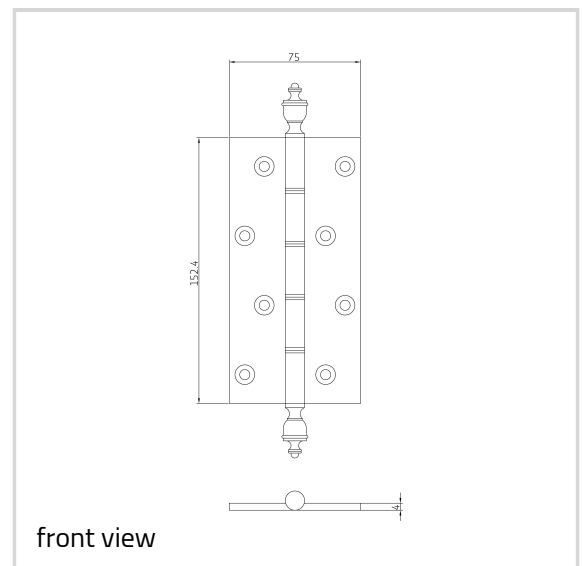

Notes

Supplied complete with pozi/slotted head brass woodscrew if required.