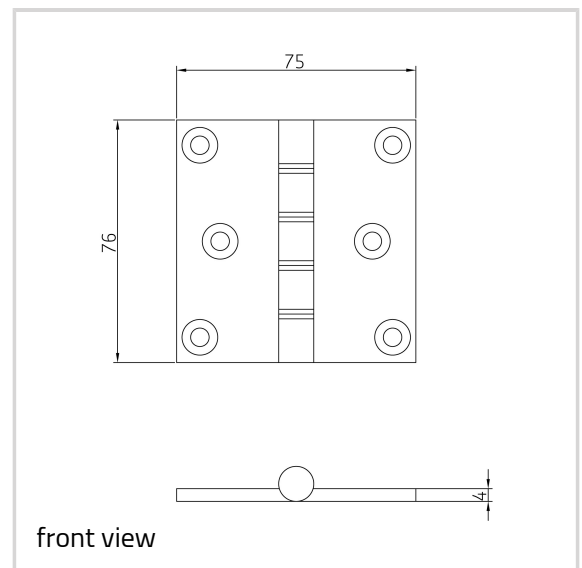

Brass Hinge - Ref. P1225

Suitable for medium to heavy flush doors

Product features

- double phosphor bronze tab washered brass butt hinges
- knurled brass plugs for flush end appearance
- brass pin
- 10 year performance guarantee
- suitable for medium to heavy weight flush doors
- security bolt and radius corner options available

Technical data

Property	Value
Load capacity	40.0 kg
Overall length	76.0 mm
Overall width	75.0 mm
Material thickness	4.0 mm
Screw	10.0 x 32.0 mm
Amount of projections	32.0 mm

Notes

Supplied complete with pozi/slotted head brass woodscrew if required.