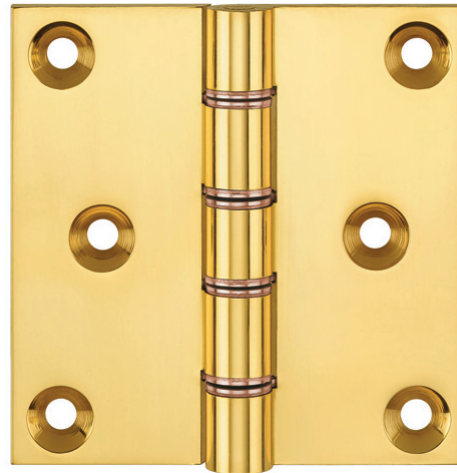

Brass Hinge - Ref. P1225

Suitable for medium to heavy flush doors

Product features

- double phosphor bronze tab washered brass butt hinges
- knurled brass plugs for flush end appearance
- brass pin
- 10 year performance guarantee
- suitable for medium to heavy weight flush doors
- security bolt and radius corner options available

Technical data

Property	Value
Load capacity	40.0 kg
Overall length	76.0 mm
Overall width	75.0 mm
Material thickness	4.0 mm
Screw	10.0 x 32.0 mm
Amount of projections	32.0 mm

Notes

Supplied complete with pozi/slotted head brass woodscrew if required.

Brass Hinges - Brass Hinge - Ref. P1225

Item versions

Finish	Aged Brass (UK 501)
OF-No.	UK 501
VPE	20 pcs
DIN	DIN right and left hand
Article number	P1225
Finish	Antique Brass (UK 502)
OF-No.	UK 502
VPE	20 pcs
DIN	DIN right and left hand
Article number	P1225
Finish	Antique nickel (UK 503)
OF-No.	UK 503
VPE	20 pcs
DIN	DIN right and left hand
Article number	P1225
Finish	Copper Bronze (UK 505)
OF-No.	UK 505
VPE	20 pcs
DIN	DIN right and left hand
Article number	P1225
Finish	Copper (UK 506)
OF-No.	UK 506
VPE	20 pcs
DIN	DIN right and left hand
Article number	P1225
Finish	Honeycombe (UK 507)
OF-No.	UK 507
VPE	20 pcs
DIN	DIN right and left hand
Article number	P1225
Finish	Imitation Bronze (UK 508)
OF-No.	UK 508
VPE	20 pcs
DIN	DIN right and left hand