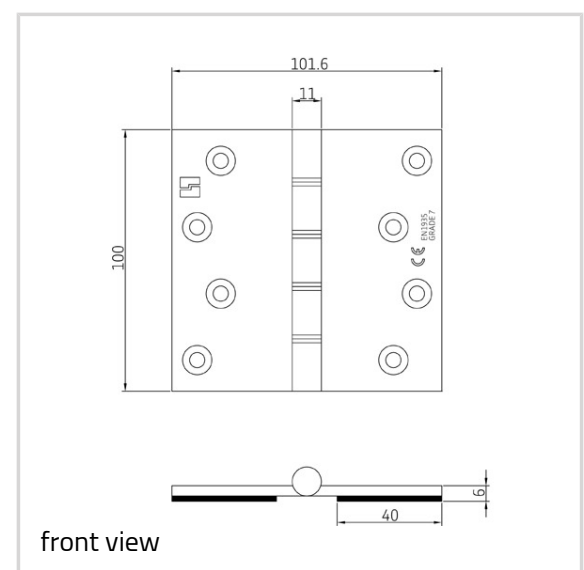

Quality marks

Classification key

2	7	2	1¹	1	4	0	7

¹ Test evidence for functional doors to be achieved with full door sets and assemblies.