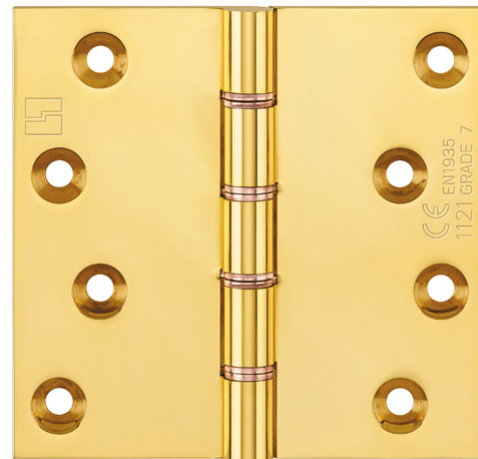

# Brass Hinge - Ref. P1260 CE

Suitable for medium weight flush doors Grade 7

## Product features

- double phosphor bronze tab washered brass butt hinges
- knurled brass plugs for flush end appearance
- CE marked FD30 fire rated
- brass pin
- 10 year performance guarantee
- suitable for medium weight flush doors
- security bolt and radius corner options available
- handed left or right

## Technical data

Property	Value
Load capacity	40.0 kg
Knuckle Diameter	11.0 mm
Overall length	100.0 mm
Overall width	101.6 mm
Material thickness	4.0 mm
Screw	12.0 x 32.0 mm
Amount of projections	50.0 mm

### Item versions

Finish	Aged Brass (UK 501)
OF-No.	UK 501
VPE	10 pcs
DIN	DIN right and left hand
Article number	P1260 CE
Finish	Antique Brass (UK 502)
OF-No.	UK 502
VPE	10 pcs
DIN	DIN right and left hand
Article number	P1260 CE
Finish	Antique nickel (UK 503)
OF-No.	UK 503
VPE	10 pcs
DIN	DIN right and left hand
Article number	P1260 CE
Finish	Copper Bronze (UK 505)
OF-No.	UK 505
VPE	10 pcs
DIN	DIN right and left hand
Article number	P1260 CE
Finish	Copper (UK 506)
OF-No.	UK 506
VPE	10 pcs
DIN	DIN right and left hand
Article number	P1260 CE
Finish	Honeycombe (UK 507)
OF-No.	UK 507
VPE	10 pcs
DIN	DIN right and left hand
Article number	P1260 CE