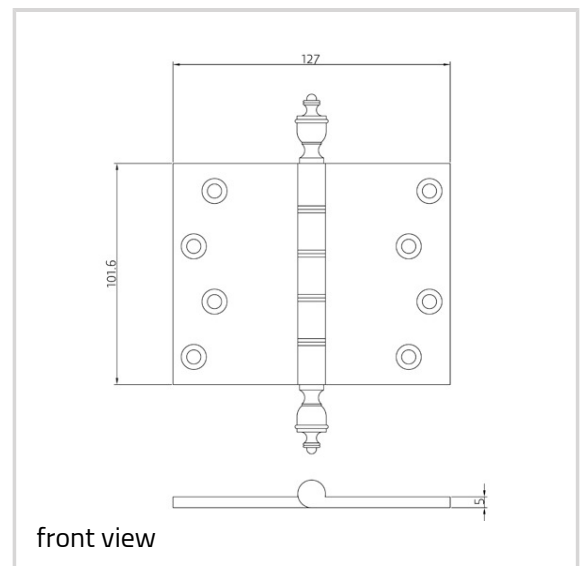

Brass Hinge - Ref. P1462 Finial

Suitable for medium to heavy flush doors

Product features

- double phosphor bronze tab washered brass butt hinges
- brass pin
- 10 year performance guarantee
- suitable for medium to heavy weight flush doors
- security bolt and radius corner options available

Technical data

Property	Value
Load capacity	80.0 kg
Knuckle Diameter	12.5 mm
Overall length	101.6 mm
Overall width	127.0 mm
Material thickness	5.0 mm
Screw	12.0 x 32.0 mm
Amount of projections	68.0 mm

Notes

Supplied complete with pozi/slotted head brass woodscrew if required.

Brass Hinges - Brass Hinge - Ref. P1462 Finial

Item versions

Finish	Aged Brass (UK 501)
OF-No.	UK 501
VPE	10 pcs
DIN	DIN right and left hand
Article number	P1462
Finish	Antique Brass (UK 502)
OF-No.	UK 502
VPE	10 pcs
DIN	DIN right and left hand
Article number	P1462
Finish	Antique nickel (UK 503)
OF-No.	UK 503
VPE	10 pcs
DIN	DIN right and left hand
Article number	P1462
Finish	Copper Bronze (UK 505)
OF-No.	UK 505
VPE	10 pcs
DIN	DIN right and left hand
Article number	P1462
Finish	Copper (UK 506)
OF-No.	UK 506
VPE	10 pcs
DIN	DIN right and left hand
Article number	P1462
Finish	Honeycombe (UK 507)
OF-No.	UK 507
VPE	10 pcs
DIN	DIN right and left hand
Article number	P1462
Finish	Imitation Bronze (UK 508)
OF-No.	UK 508
VPE	10 pcs
DIN	DIN right and left hand