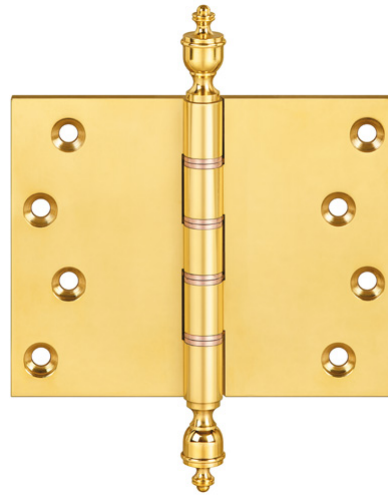

Brass Hinge - Ref. P1462 Finial

Suitable for medium to heavy flush doors

Product features

- double phosphor bronze tab washered brass butt hinges
- brass pin
- 10 year performance guarantee
- suitable for medium to heavy weight flush doors
- security bolt and radius corner options available

Technical data

Property	Value
Load capacity	80.0 kg
Knuckle Diameter	12.5 mm
Overall length	101.6 mm
Overall width	127.0 mm
Material thickness	5.0 mm
Screw	12.0 x 32.0 mm
Amount of projections	68.0 mm

Notes

Supplied complete with pozi/slotted head brass woodscrew if required.

Brass Hinges - Brass Hinge - Ref. P1462 Finial

Item versions

Finish	Aged Brass (UK 501)
OF-No.	UK 501
VPE	10 pcs
DIN	DIN right and left hand
Article number	P1462
Finish	Antique Brass (UK 502)
OF-No.	UK 502
VPE	10 pcs
DIN	DIN right and left hand
Article number	P1462
Finish	Antique nickel (UK 503)
OF-No.	UK 503
VPE	10 pcs
DIN	DIN right and left hand
Article number	P1462
Finish	Copper Bronze (UK 505)
OF-No.	UK 505
VPE	10 pcs
DIN	DIN right and left hand
Article number	P1462
Finish	Copper (UK 506)
OF-No.	UK 506
VPE	10 pcs
DIN	DIN right and left hand
Article number	P1462
Finish	Honeycombe (UK 507)
OF-No.	UK 507
VPE	10 pcs
DIN	DIN right and left hand
Article number	P1462
Finish	Imitation Bronze (UK 508)
OF-No.	UK 508
VPE	10 pcs
DIN	DIN right and left hand