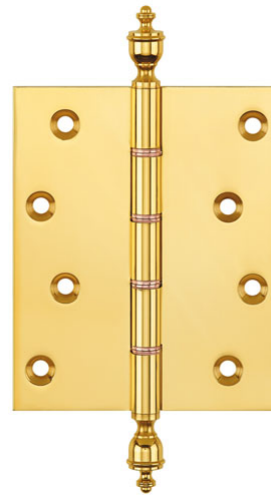

## Brass Hinge - Ref. P1475 Finial

Suitable for medium to heavy weight flush doors

### Product features

- double phosphor bronze tab washered brass butt hinges
- brass pin
- 10 year performance guarantee
- suitable for medium to heavy weight flush doors
- security bolt and radius corner options available

### Technical data

Property	Value
Load capacity	40.0 kg
Knuckle Diameter	11.0 mm
Overall length	127.0 mm
Overall width	100.0 mm
Material thickness	4.0 mm
Screw	12.0 x 32.0 mm
Amount of projections	50.0 mm

### Notes

Supplied complete with pozi/slotted head brass woodscrew if required.