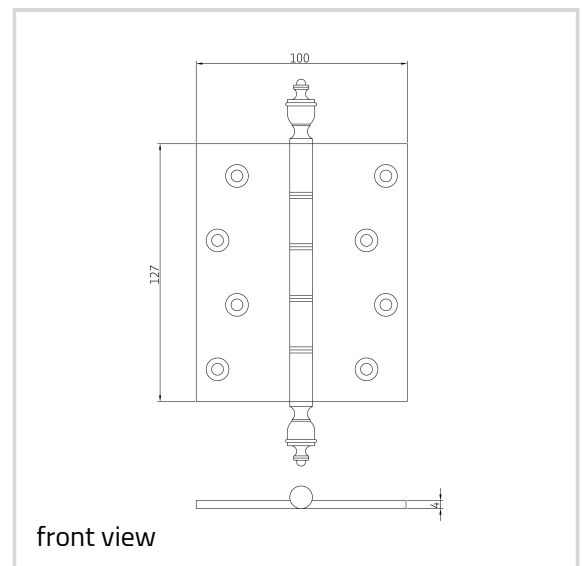

Notes

Supplied complete with pozi/slotted head brass woodscrew if required.