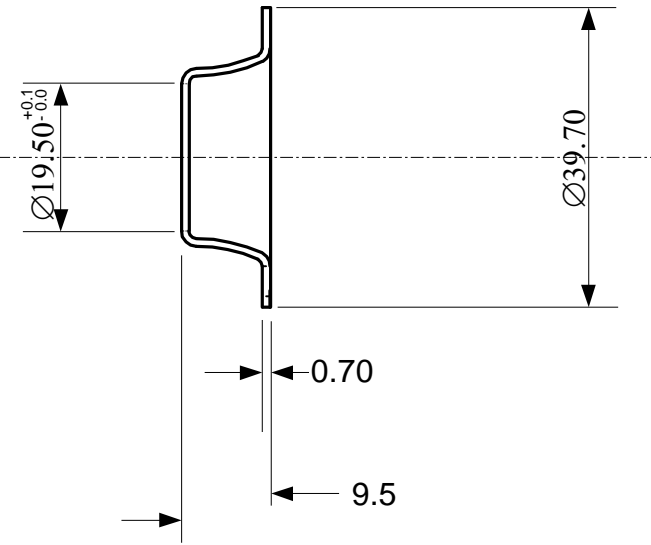

3 HOLES DIA 3.8 ON A
32.50 PITCH CIRCLE
DIAMETRE.

SECTION AA

FINISH: CHROME.
BRASS.
WHITE.

ROTHLEY LTD.

TITLE: Dia 3/4" Socket (F525A)
DATE:
DRAWN BY:

DRAWING No:RT156
ISSUE LEVEL:A