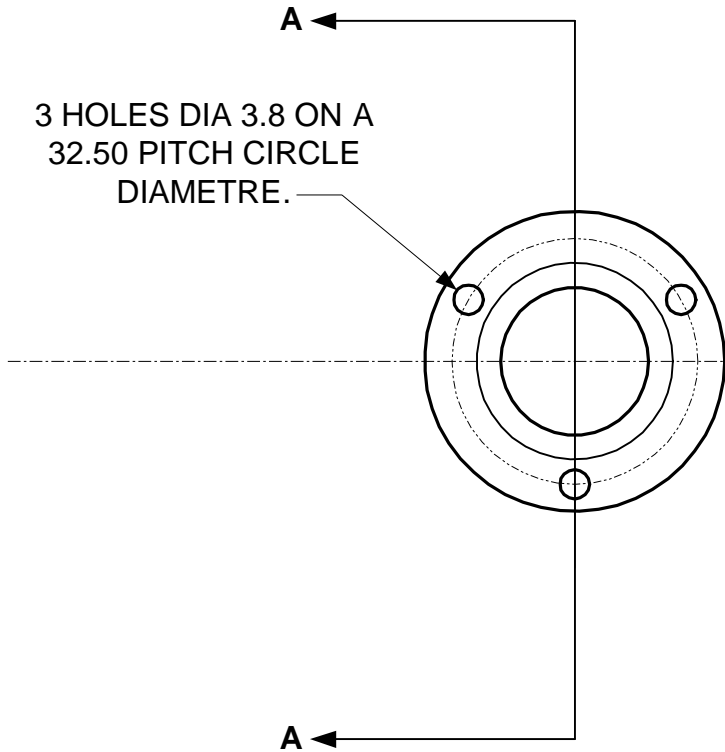

3 HOLES DIA 3.8 ON A
32.50 PITCH CIRCLE
DIAMETRE.

SECTION AA

FINISH: CHROME.
BRASS.
WHITE.

ROTHLEY LTD.

TITLE: Dia 3/4" Socket (F525A)
DATE:
DRAWN BY:

DRAWING No:RT156
ISSUE LEVEL:A