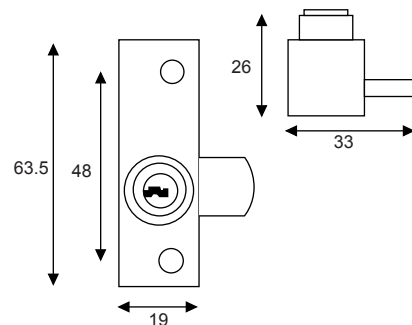

#### Packaging

**Swinglock for Timber Windows:**  
2 per bag, 20 per box. 2 per clam, 10 per box.

**Swinglock for Metal Windows:**  
1 per bag or clam, 10 per box.

**Metal Window Lock:**  
1 per bag, 20 per box. 1 per clam, 10 per box.

**Flush Pivot Lock:**  
1 per bag, 60 per box. 1 per clam, 10 per box.

Metal Window Lock

Flush Pivot Lock

All dimensions are in mm.

ERA reserves the right to change specification without notice. It is the responsibility of the window manufacturer to ensure that the finished product meets any required safety and performance specification