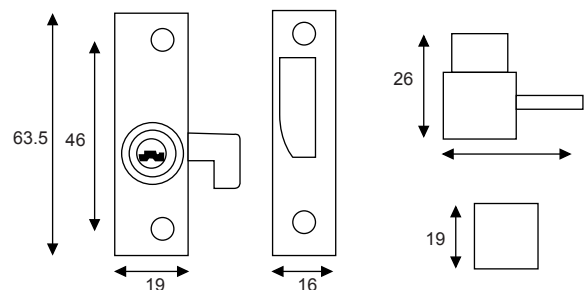

#### Packaging

**Swinglock for Timber Windows:**  
2 per bag, 20 per box. 2 per clam, 10 per box.

**Swinglock for Metal Windows:**  
1 per bag or clam, 10 per box.

**Metal Window Lock:**  
1 per bag, 20 per box. 1 per clam, 10 per box.

**Flush Pivot Lock:**  
1 per bag, 60 per box. 1 per clam, 10 per box.

Metal Window Lock

Flush Pivot Lock

All dimensions are in mm.

ERA reserves the right to change specification without notice. It is the responsibility of the window manufacturer to ensure that the finished product meets any required safety and performance specification