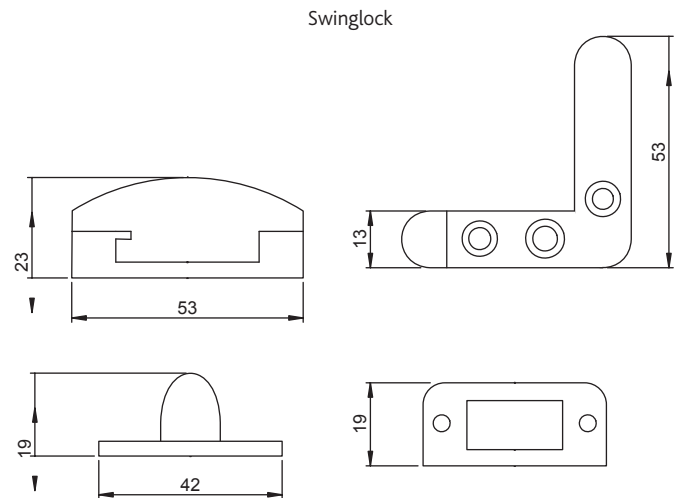

Additional High Security Window Locks

Ordering Details

Product	Product Code
Swinglock Wooden Window - Standard Key	
White	809-12
Swinglock Metal Window - Standard Key	
White	903-12
Metal Window Lock - Cut Key	
White	901-12
Spare Key for Metal Window Lock	
Cut key	591-12
Blank key	682-12
Flush Pivot Lock - Cut Key	
White	902-12
Brassed	902-32