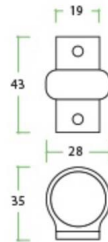

FULTON & BRAY

— FINEST BRASSWARE —

FB34

TECHNICAL SPECIFICATION SHEET

PRODUCT SPECIFICATIONS

- Standard fix
- 28mm diameter

DIMENSIONS

CODE	DESCRIPTION	FINISH
FB34	Window Sash Ring	Polished Brass
FB34CP	Window Sash Ring	Polished Chrome
FB34SC	Window Sash Ring	Satin Chrome
	<p>For more information please contact us today: Zoo Hardware Ltd, Unit B, Dukes Drive, Kingmoor Park North, Carlisle, Cumbria CA6 4SH</p> <p>Call: 01228 672900 Fax: 01228 672928 Email: sales@zoo-hardware.co.uk Web: www.zoohardware.co.uk</p>	  <p>URS is a member of Registrar of Standards (Holdings) Ltd.</p>