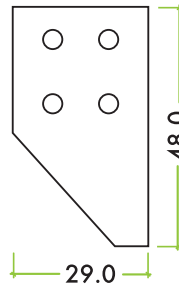

FULTON & BRAY
— FINEST BRASSWARE —

FBSP01

TECHNICAL SPECIFICATION SHEET

FBSP01

FBSP01CP

FBSP01SC

FBSP01PN

PRODUCT SPECIFICATIONS

- For use with sash stop
- Dimensions: 29 x 48mm

DIMENSIONS

CODE	DESCRIPTION	FINISH
FBSP01	Strike plate for sash stop	Polished Brass
FBSP01CP	Strike plate for sash stop	Polished Chrome
FBSP01SC	Strike plate for sash stop	Satin Chrome
FBSP01PN	Strike plate for sash stop	Polished Nickel
	<p>For more information please contact us today: Zoo Hardware Ltd, Unit B, Dukes Drive, Kingmoor Park North, Carlisle, Cumbria CA6 4SH</p> <p>Call: 01228 672900 Fax: 01228 672928 Email: sales@zoo-hardware.co.uk Web: www.zoohardware.co.uk</p>	  <p>URS is a member of Registrar of Standards (Holdings) Ltd.</p>