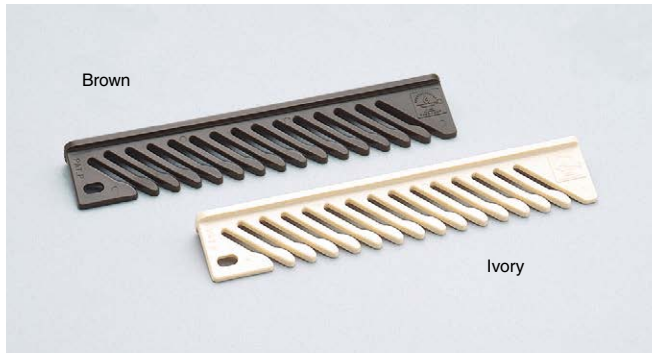

TIE RACK

TIEM

Remarks
Screws not included.

Application Example

Item Code	Item Name	Material	Colour	Load Capacity/position	Weight	Box	Carton	
110-020-124	TIEM-BR	Polycarbonate (PC)	Brown	2.94 N	0.3 kgf	22 g	20 pcs	400 pcs
110-020-125	TIEM-I	Polycarbonate (PC)	Ivory	2.94 N	0.3 kgf	22 g	20 pcs	400 pcs

WARDROBE & CABINET DOOR HARDWARE

TIE RACK

TIE-33

Parts Included
Wood screws

Application Example

Item Code	Item Name	Material	Colour	Load Capacity/position	Weight	Box	Carton	
110-020-126	TIE-33BR	Polycarbonate (PC)	Brown	2.94 N	0.3 kgf	50 g	20 pcs	300 pcs
110-020-127	TIE-33I	Polycarbonate (PC)	Ivory	2.94 N	0.3 kgf	50 g	20 pcs	300 pcs

TIE RACK