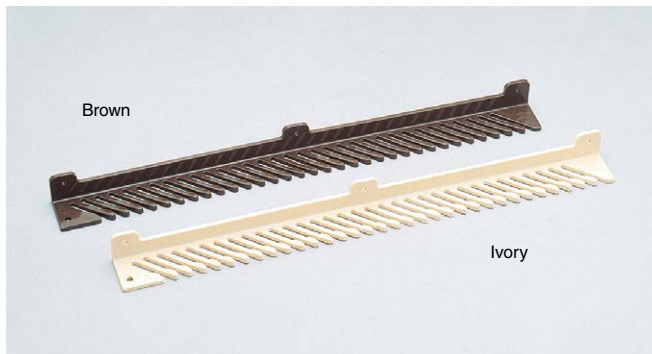

TIE RACK

TIEM

Remarks
Screws not included.

Application Example

Item Code	Item Name	Material	Colour	Load Capacity/position	Weight	Box	Carton	
110-020-124	TIEM-BR	Polycarbonate (PC)	Brown	2.94 N	0.3 kgf	22 g	20 pcs	400 pcs
110-020-125	TIEM-I	Polycarbonate (PC)	Ivory	2.94 N	0.3 kgf	22 g	20 pcs	400 pcs

WARDROBE & CABINET DOOR HARDWARE

TIE RACK

TIE-33

Parts Included
Wood screws

Application Example

Item Code	Item Name	Material	Colour	Load Capacity/position	Weight	Box	Carton	
110-020-126	TIE-33BR	Polycarbonate (PC)	Brown	2.94 N	0.3 kgf	50 g	20 pcs	300 pcs
110-020-127	TIE-33I	Polycarbonate (PC)	Ivory	2.94 N	0.3 kgf	50 g	20 pcs	300 pcs

TIE RACK