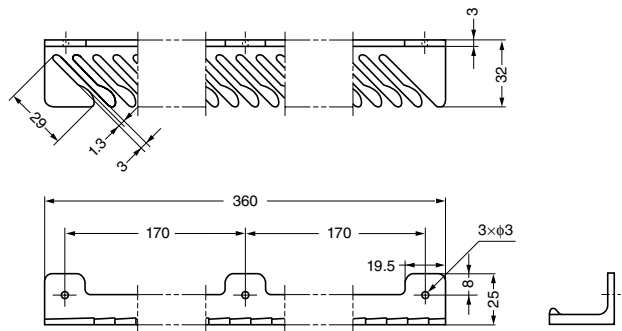

TIE RACK

TIEM

Remarks
Screws not included.

Application Example

Item Code	Item Name	Material	Colour	Load Capacity/position	Weight	Box	Carton	
110-020-124	TIEM-BR	Polycarbonate (PC)	Brown	2.94 N	0.3 kgf	22 g	20 pcs	400 pcs
110-020-125	TIEM-I	Polycarbonate (PC)	Ivory	2.94 N	0.3 kgf	22 g	20 pcs	400 pcs

WARDROBE & CABINET DOOR HARDWARE

TIE RACK

TIE-33

Parts Included
Wood screws

Application Example

Item Code	Item Name	Material	Colour	Load Capacity/position	Weight	Box	Carton	
110-020-126	TIE-33BR	Polycarbonate (PC)	Brown	2.94 N	0.3 kgf	50 g	20 pcs	300 pcs
110-020-127	TIE-33I	Polycarbonate (PC)	Ivory	2.94 N	0.3 kgf	50 g	20 pcs	300 pcs