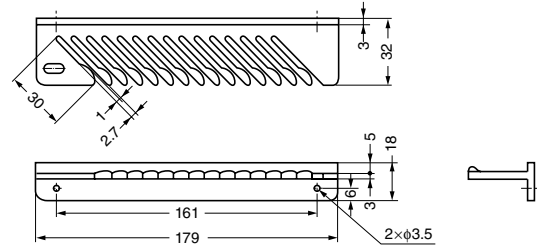

TIE RACK

TIEM

Remarks
Screws not included.

Application Example

Item Code	Item Name	Material	Colour	Load Capacity/position	Weight	Box	Carton	
110-020-124	TIEM-BR	Polycarbonate (PC)	Brown	2.94 N	0.3 kgf	22 g	20 pcs	400 pcs
110-020-125	TIEM-I	Polycarbonate (PC)	Ivory	2.94 N	0.3 kgf	22 g	20 pcs	400 pcs

WARDROBE & CABINET DOOR HARDWARE

TIE RACK

TIE-33

Parts Included
Wood screws

Application Example

Item Code	Item Name	Material	Colour	Load Capacity/position	Weight	Box	Carton	
110-020-126	TIE-33BR	Polycarbonate (PC)	Brown	2.94 N	0.3 kgf	50 g	20 pcs	300 pcs
110-020-127	TIE-33I	Polycarbonate (PC)	Ivory	2.94 N	0.3 kgf	50 g	20 pcs	300 pcs