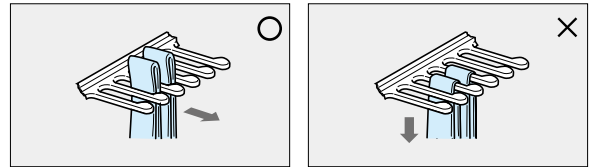

TIE RACK

TIEM

Remarks
Screws not included.

Application Example

Item Code	Item Name	Material	Colour	Load Capacity/position	Weight	Box	Carton	
110-020-124	TIEM-BR	Polycarbonate (PC)	Brown	2.94 N	0.3 kgf	22 g	20 pcs	400 pcs
110-020-125	TIEM-I	Polycarbonate (PC)	Ivory	2.94 N	0.3 kgf	22 g	20 pcs	400 pcs