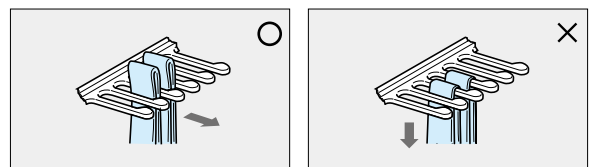

WARDROBE & CABINET DOOR HARDWARE

TIE RACK

TIE-33

Parts Included
Wood screws

Application Example

Item Code	Item Name	Material	Colour	Load Capacity/position	Weight	Box	Carton	
110-020-126	TIE-33BR	Polycarbonate (PC)	Brown	2.94 N	0.3 kgf	50 g	20 pcs	300 pcs
110-020-127	TIE-33I	Polycarbonate (PC)	Ivory	2.94 N	0.3 kgf	50 g	20 pcs	300 pcs