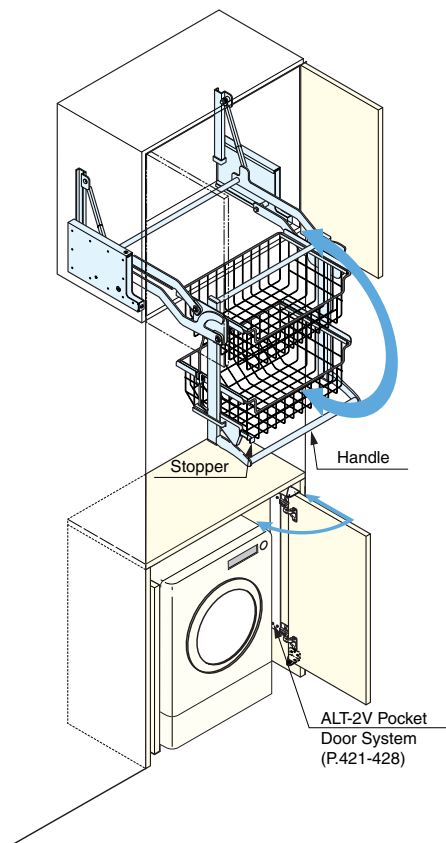

# RL-620

- Sufficient storage management
- Keep to swing down with stopper and help to lift up by gas spring.
- Removable basket
- The contents can be easily taken out by pulling the cabinet
- Space saving design
- Equipped with stopper

### ■ How to use RL-620

- Open the door and pull the cabinet part of RL-620 down as shown.
- To keep the cabinet at low position, pull the cabinet down completely and lock the stopper.
- To release the stopper, pull the handle down and push the stopper out.