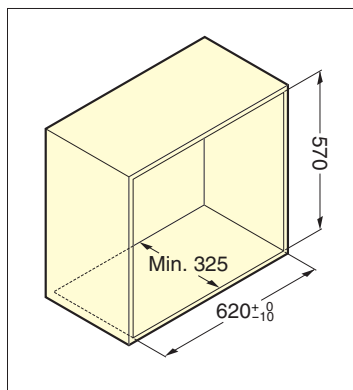

# RL-620

- Sufficient storage management
- Keep to swing down with stopper and help to lift up by gas spring.
- Removable basket
- The contents can be easily taken out by pulling the cabinet
- Space saving design
- Equipped with stopper

Item No.	Load Capacity (kg)	Carton (pcs)	Material	Color
RL-620	6	1	Steel/ABS	Ivory