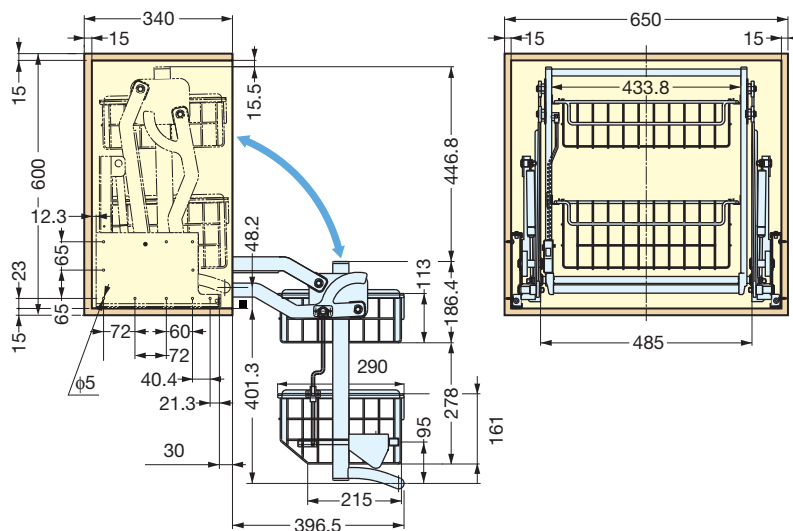

# RL-620

- Sufficient storage management
- Keep to swing down with stopper and help to lift up by gas spring.
- Removable basket
- The contents can be easily taken out by pulling the cabinet
- Space saving design
- Equipped with stopper

### ■ How to use RL-620

- Open the door and pull the cabinet part of RL-620 down as shown.
- To keep the cabinet at low position, pull the cabinet down completely and lock the stopper.
- To release the stopper, pull the handle down and push the stopper out.

Item No.	Load Capacity (kg)	Carton (pcs)	Material	Color
RL-620	6	1	Steel/ABS	Ivory